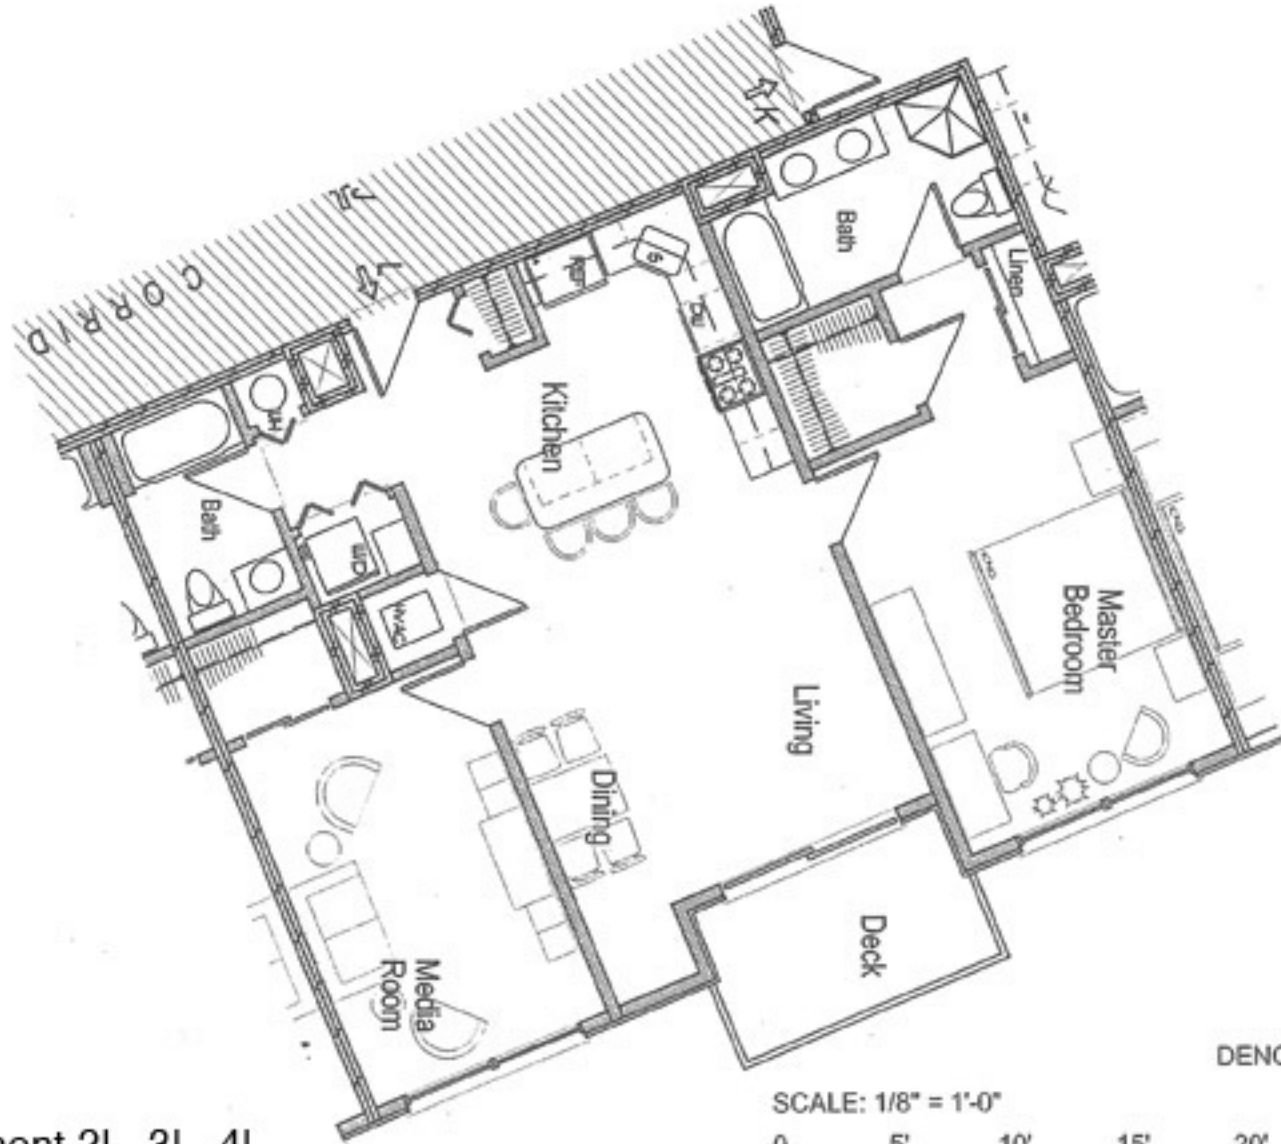

MAPLE STREET

Apartment 2L, 3L, 4L
1,182 S.F.

BUILDING KEY
Scale: N.T.S.

DENOTES COMMON AREA 

SCALE: 1/8" = 1'-0"

25 MARCH 08