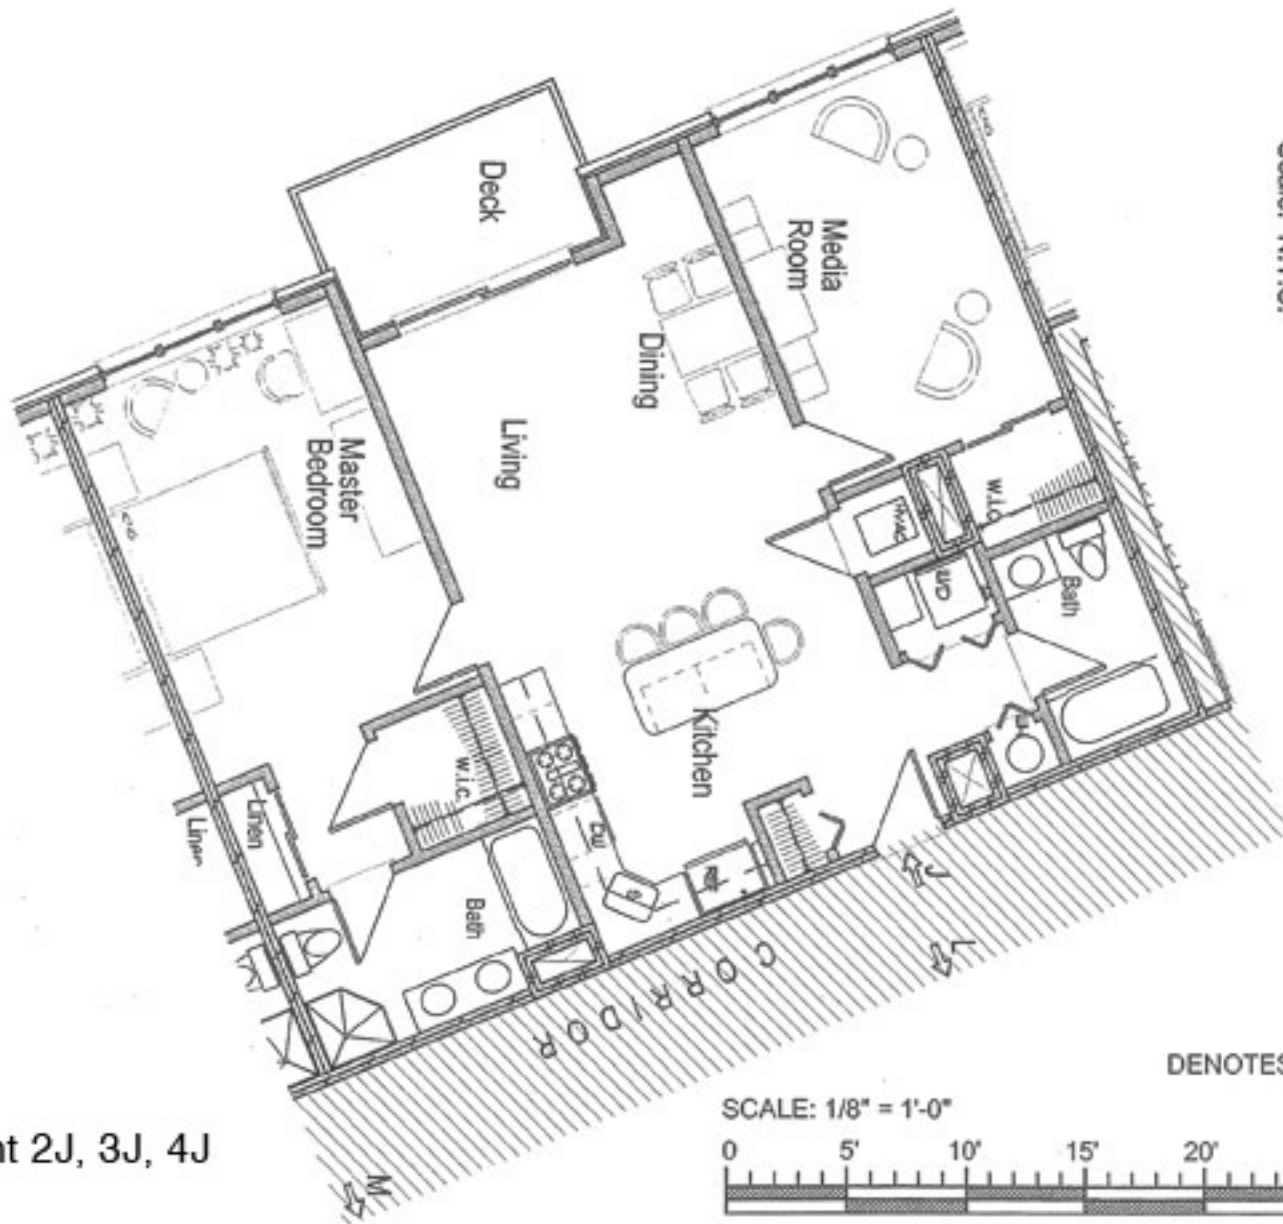

MAPLE STREET

Apartment 2J, 3J, 4J
1,182 S.F.

BUILDING KEY
Scale: N.T.S.

DENOTES COMMON AREA 

SCALE: 1/8" = 1'-0"

25 MARCH 08