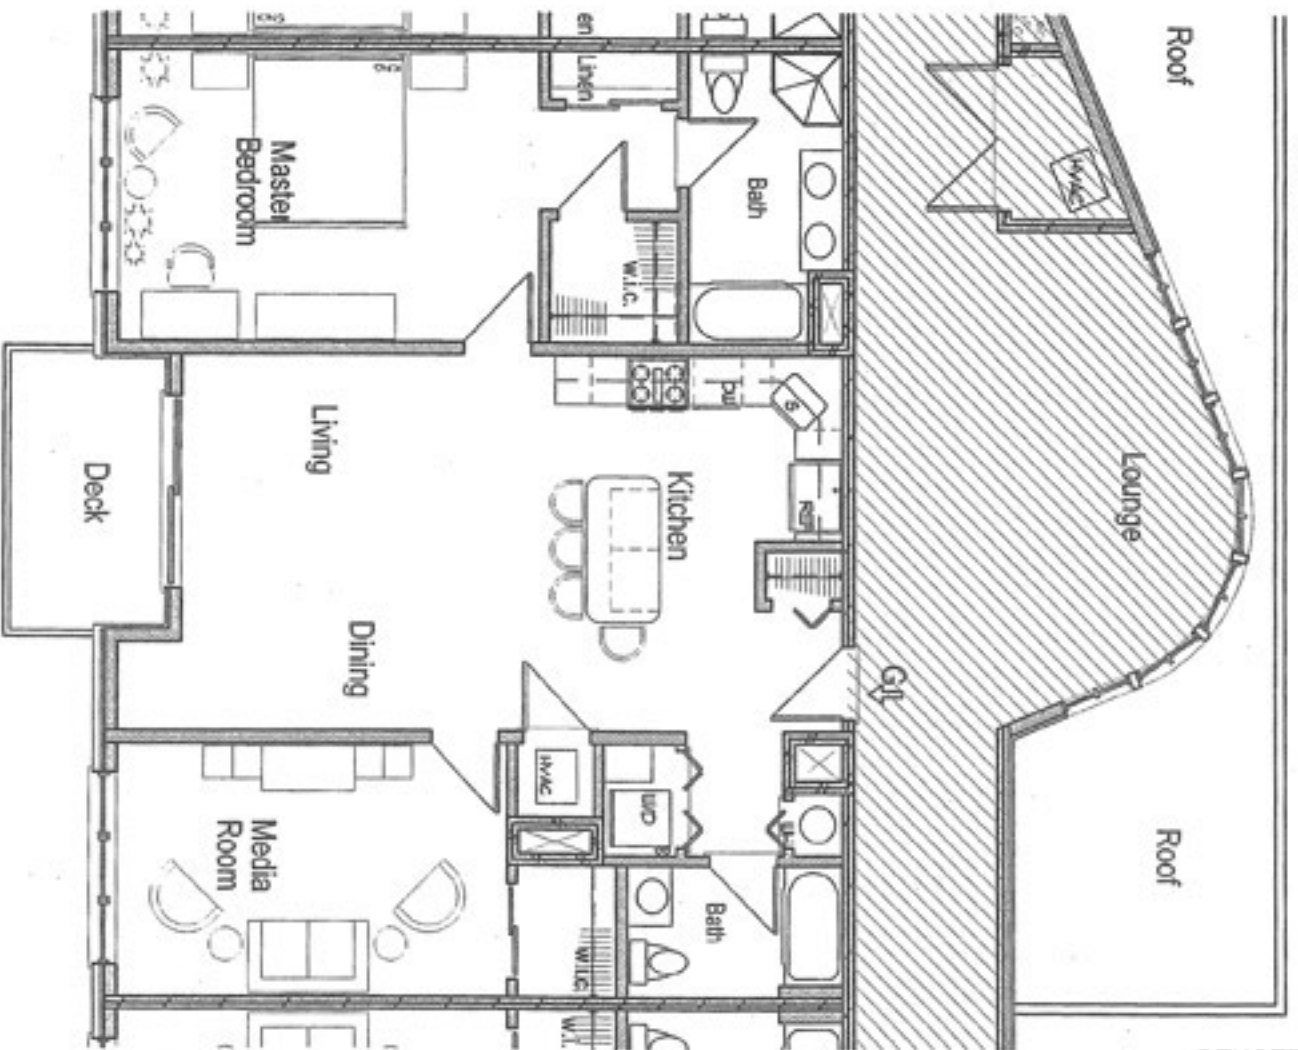

BUILDING KEY

Scale: N.T.S.

//////
DENOTES COMMON AREA

SCALE: 1/8" = 1'-0"

MAPLE STREET

Apartment 2G, 3G, 4G
1,215 S.F.