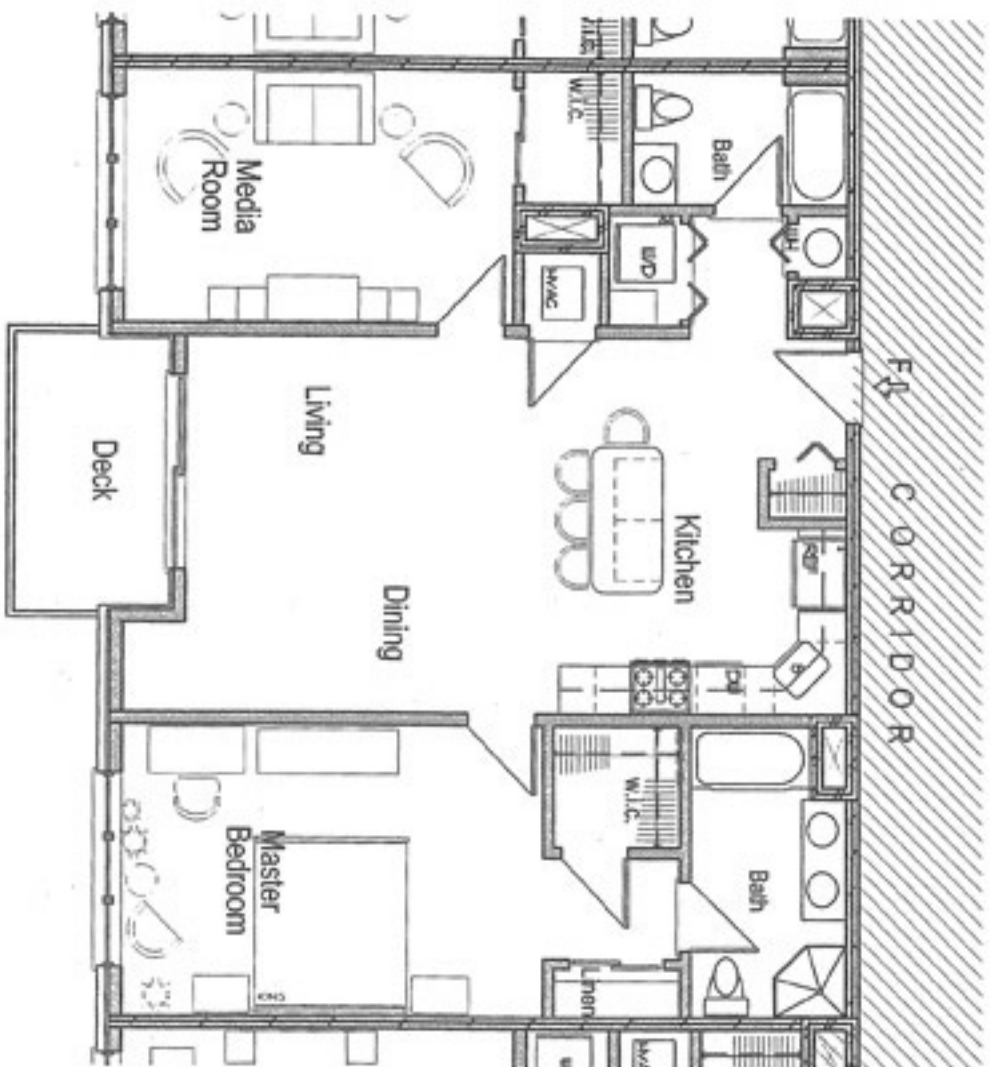

BUILDING KEY
Scale: N.T.S.

MAPLE STREET

DENOTES COMMON AREA 

SCALE: 1/8" = 1'-0"

25 MARCH 08

Apartment 2F, 3F, 4F
1,215 S.F.