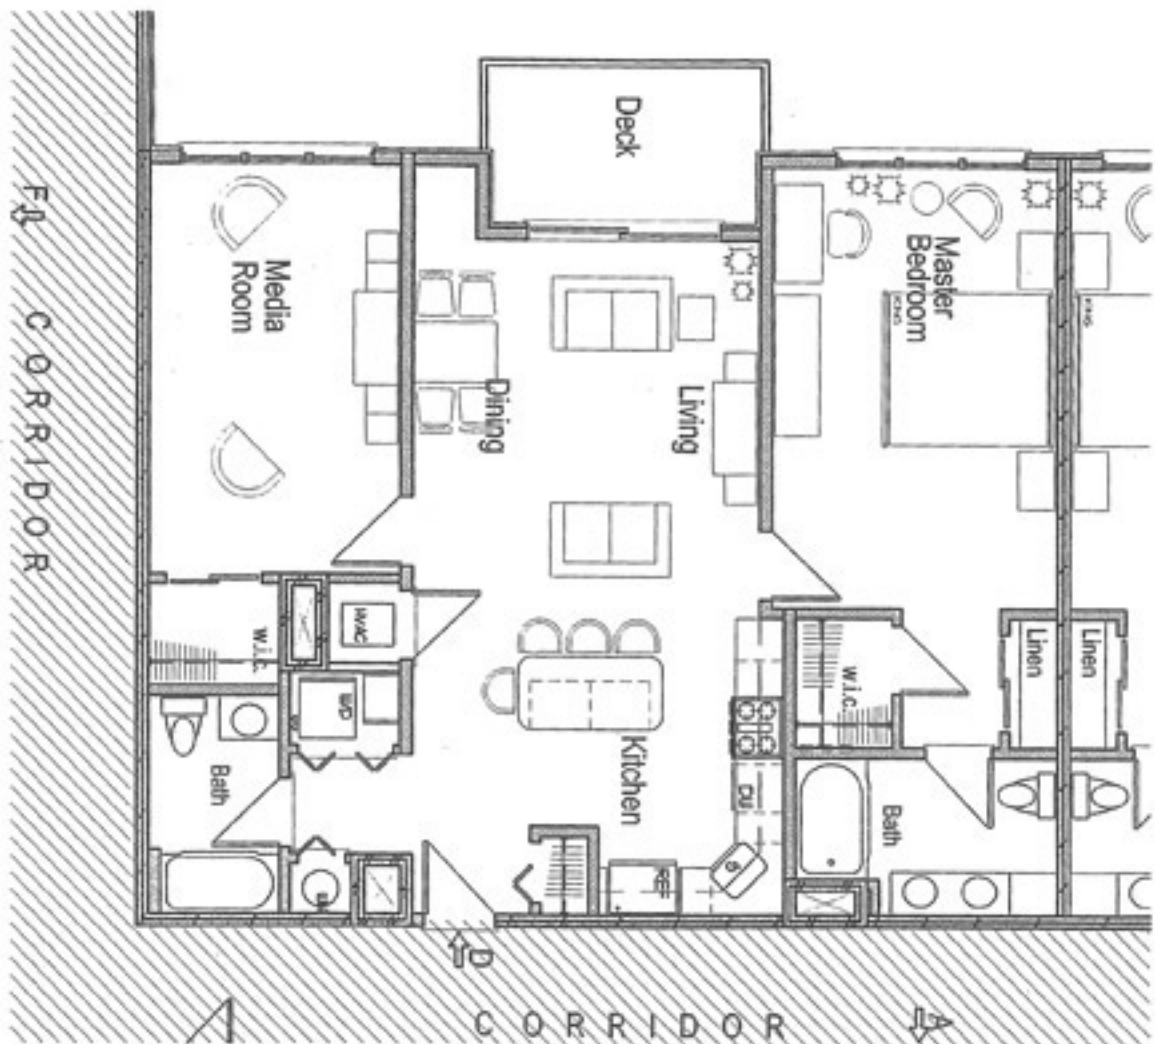

BUILDING KEY

Scale: N.T.S.

MAPLE STREET

////// DENOTES COMMON AREA

SCALE: 1/8" = 1'-0"

Apartment 2D, 3D, 4D
1,189 S.F.

25 MARCH 08