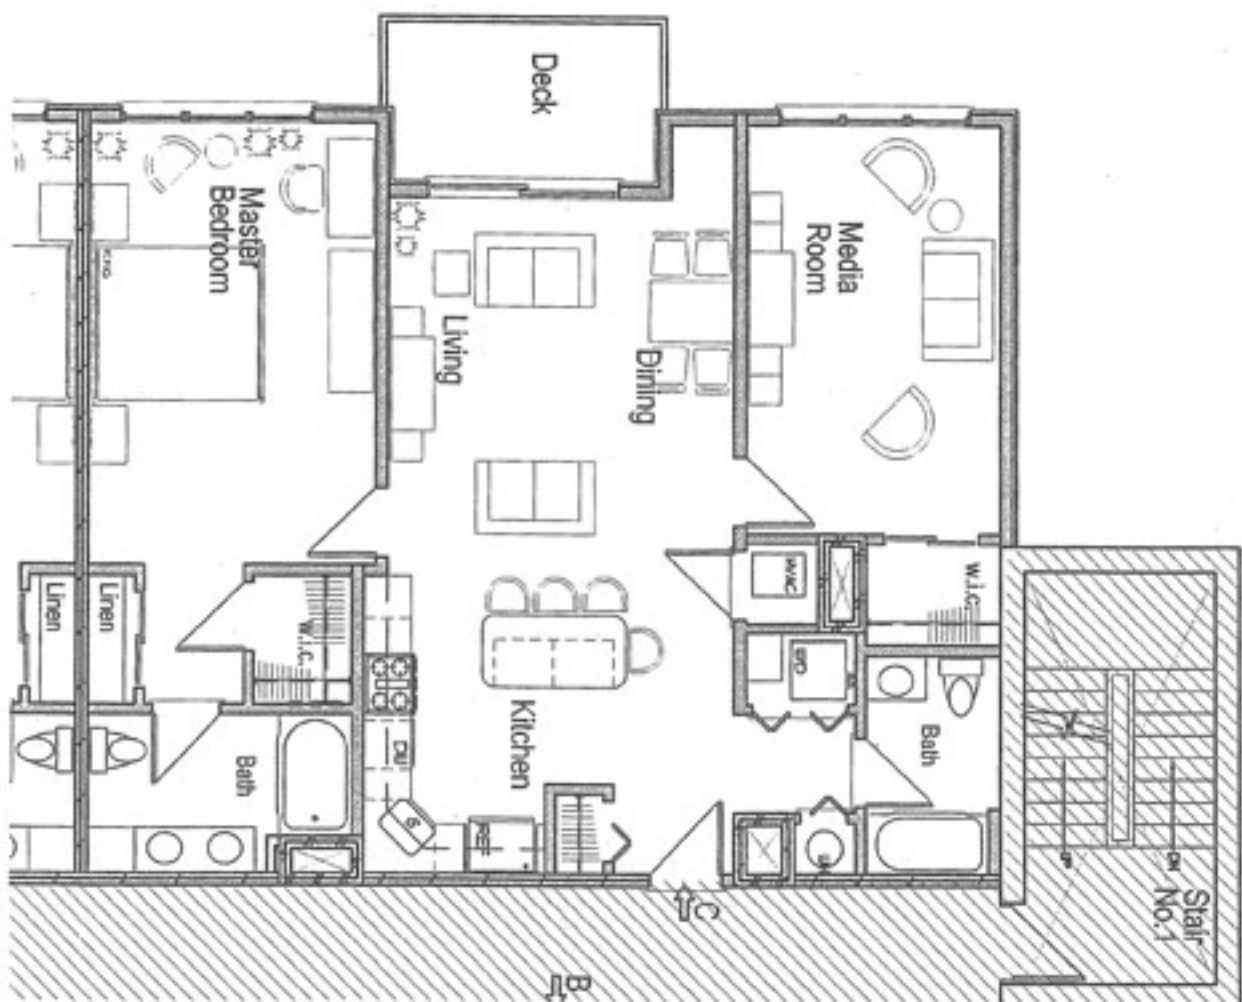

BUILDING KEY
Scale: N.T.S.

MAPLE STREET

DENOTES COMMON AREA 

Apartment 2C, 3C, 4C
1,202 S.F.

SCALE: 1/8" = 1'-0"

25 MARCH 08