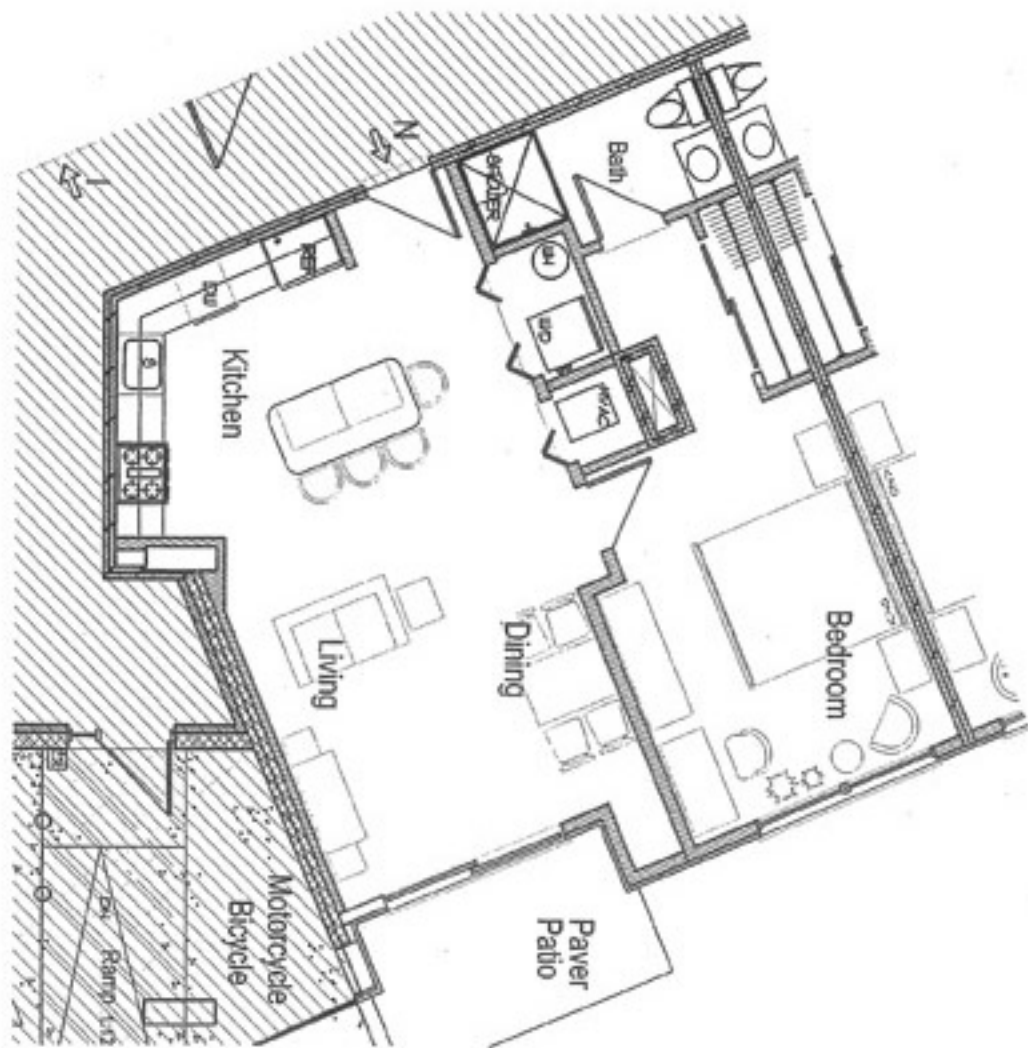

MAPLE STREET

Apartment 1N
820 S.F.

BUILDING KEY
Scale: N.T.S.

DENOTES COMMON AREA 

SCALE: 1/8" = 1'-0"

25 MARCH 08