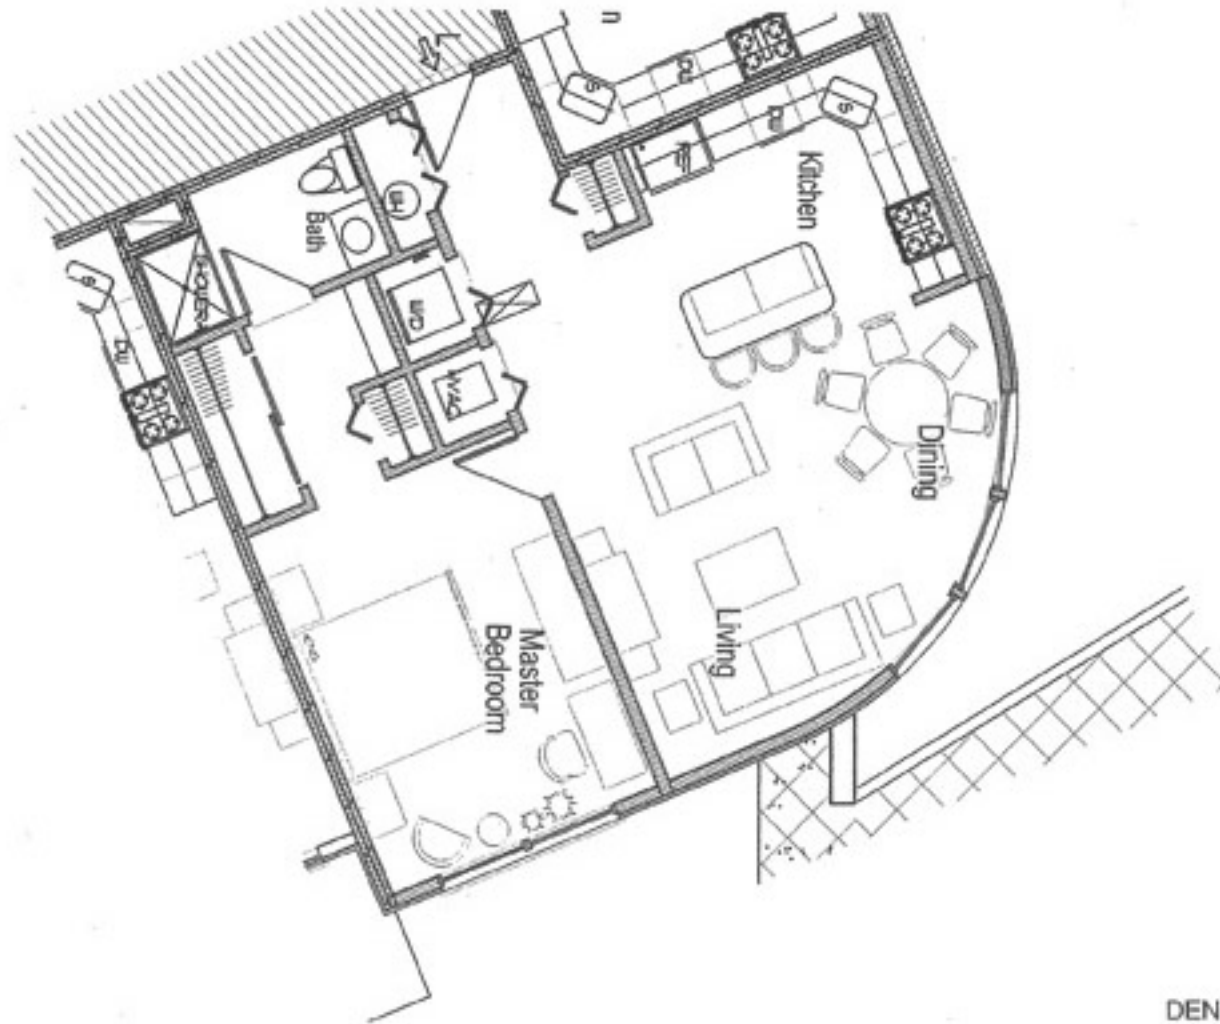

MAPLE STREET

Apartment 1L
898 S.F.

BUILDING KEY
Scale: N.T.S.

DENOTES COMMON AREA 

SCALE: 1/8" = 1'-0"

25 MAR 14 08