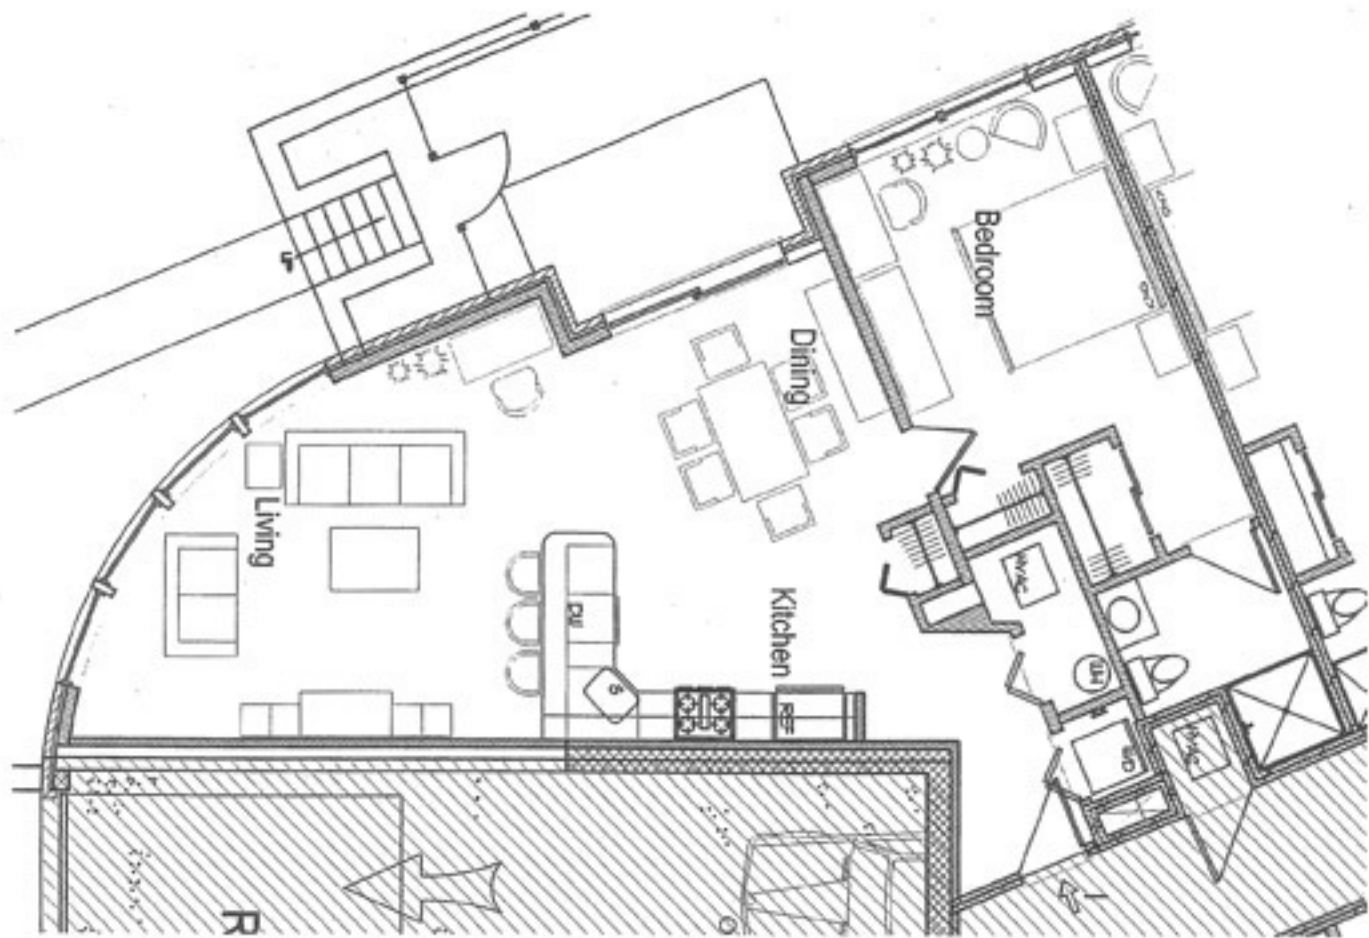

MAPLE STREET

Apartment 11
1,030 S.F.

BUILDING KEY
Scale: N.T.S.

//////
DENOTES COMMON AREA

SCALE: 1/8" = 1'-0"

25 MARCH 08