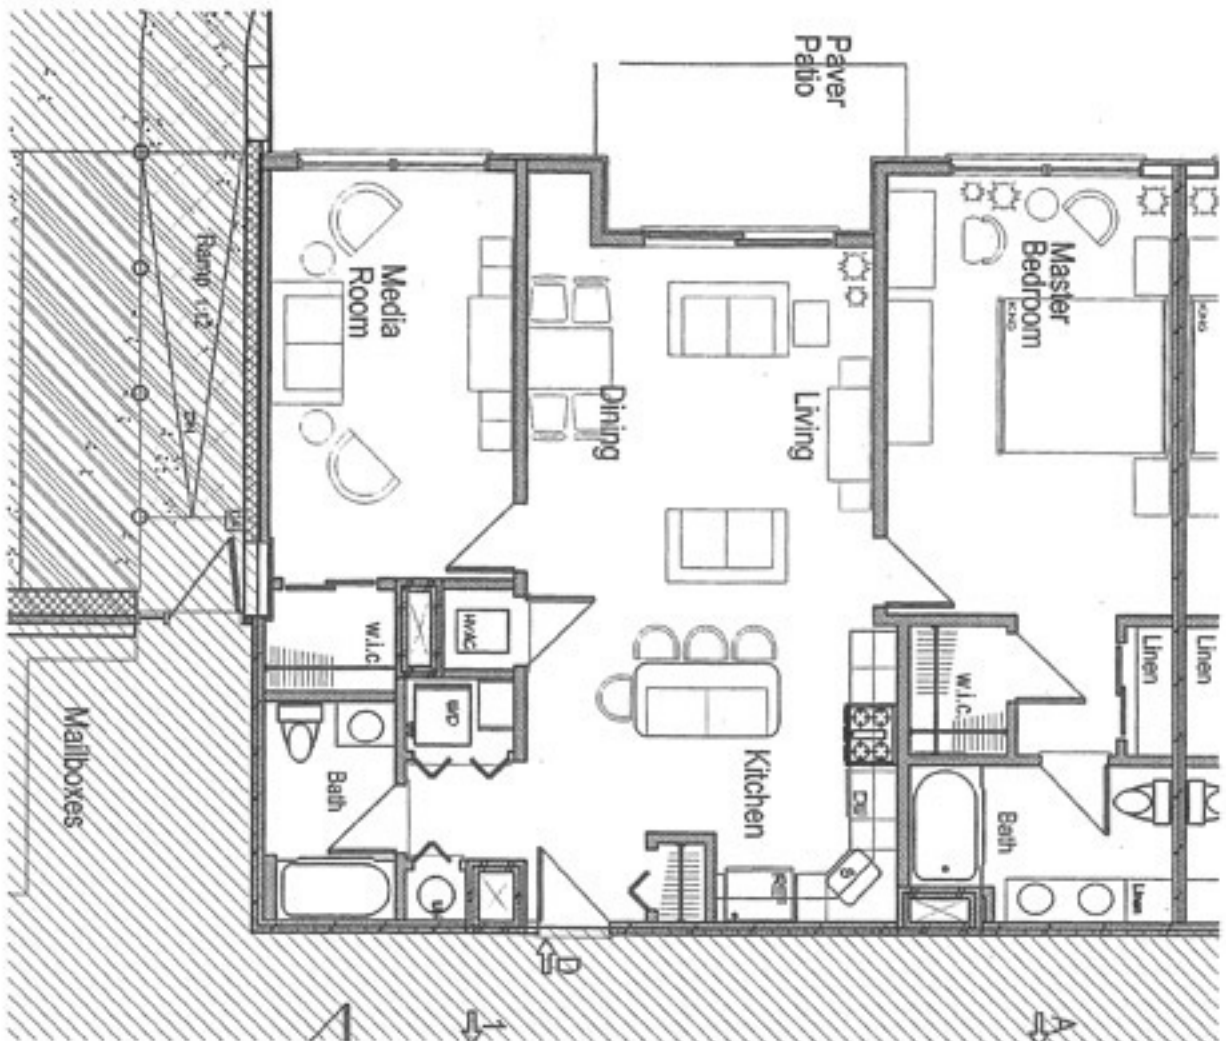

BUILDING KEY
Scale: N.T.S.

MAPLE STREET

////// DENOTES COMMON AREA

SCALE: 1/8" = 1'-0"

Apartment 1D
1,189 S.F.

25 MARCH 08