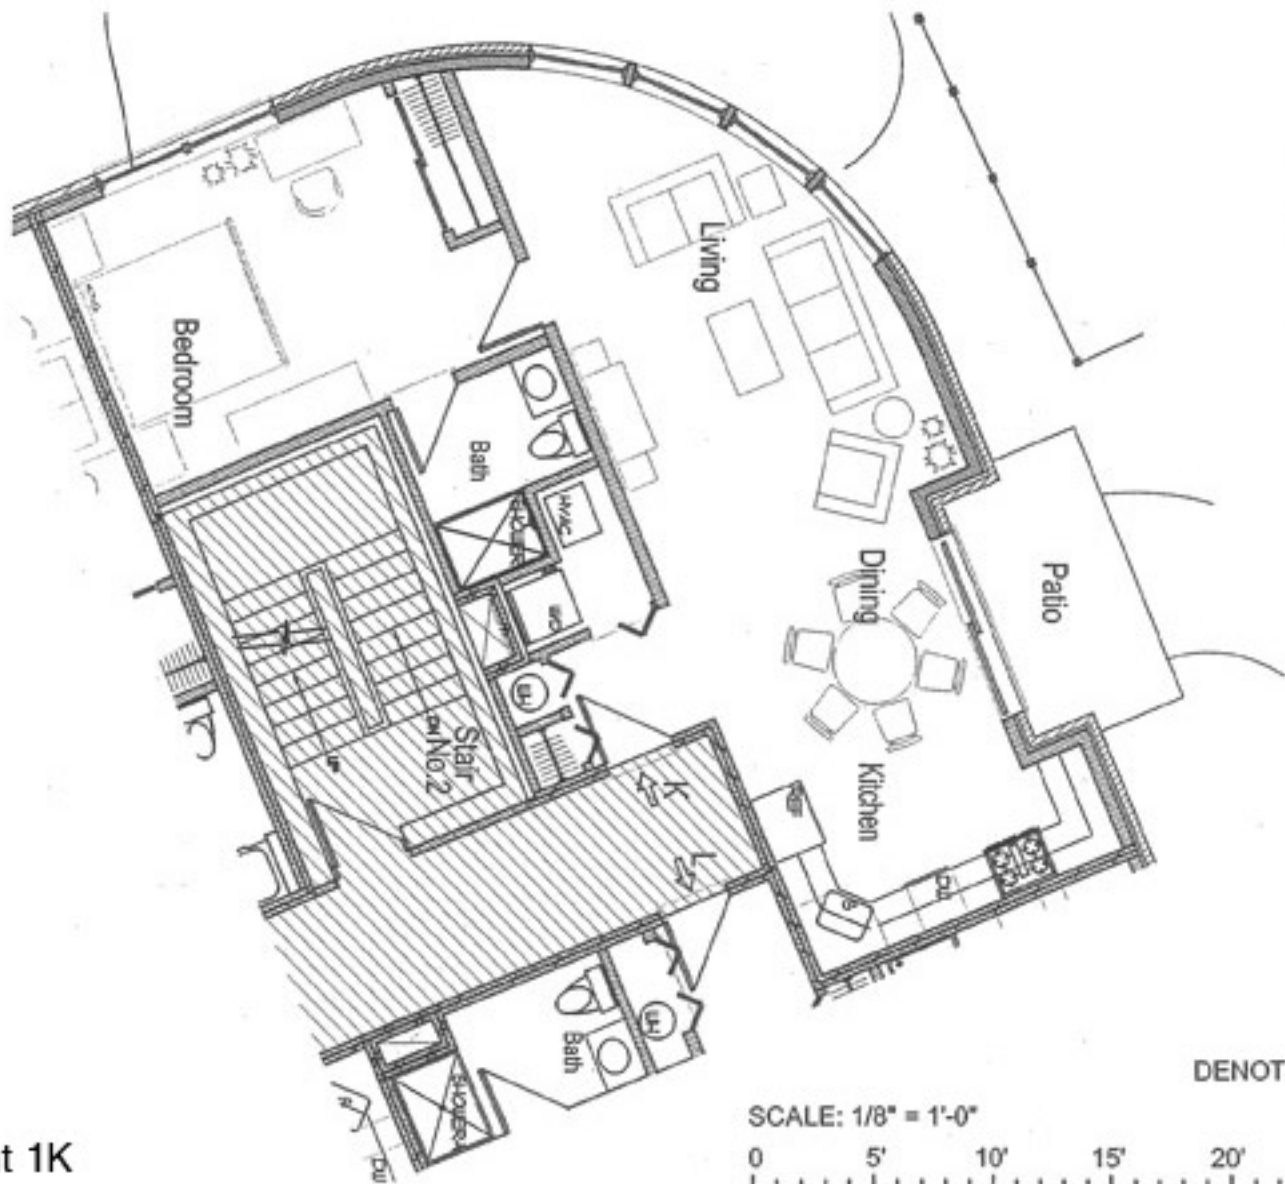

MAPLE STREET

Apartment 1K
910 S.F.

BUILDING KEY
Scale: N.T.S.

////// DENOTES COMMON AREA

SCALE: 1/8" = 1'-0"