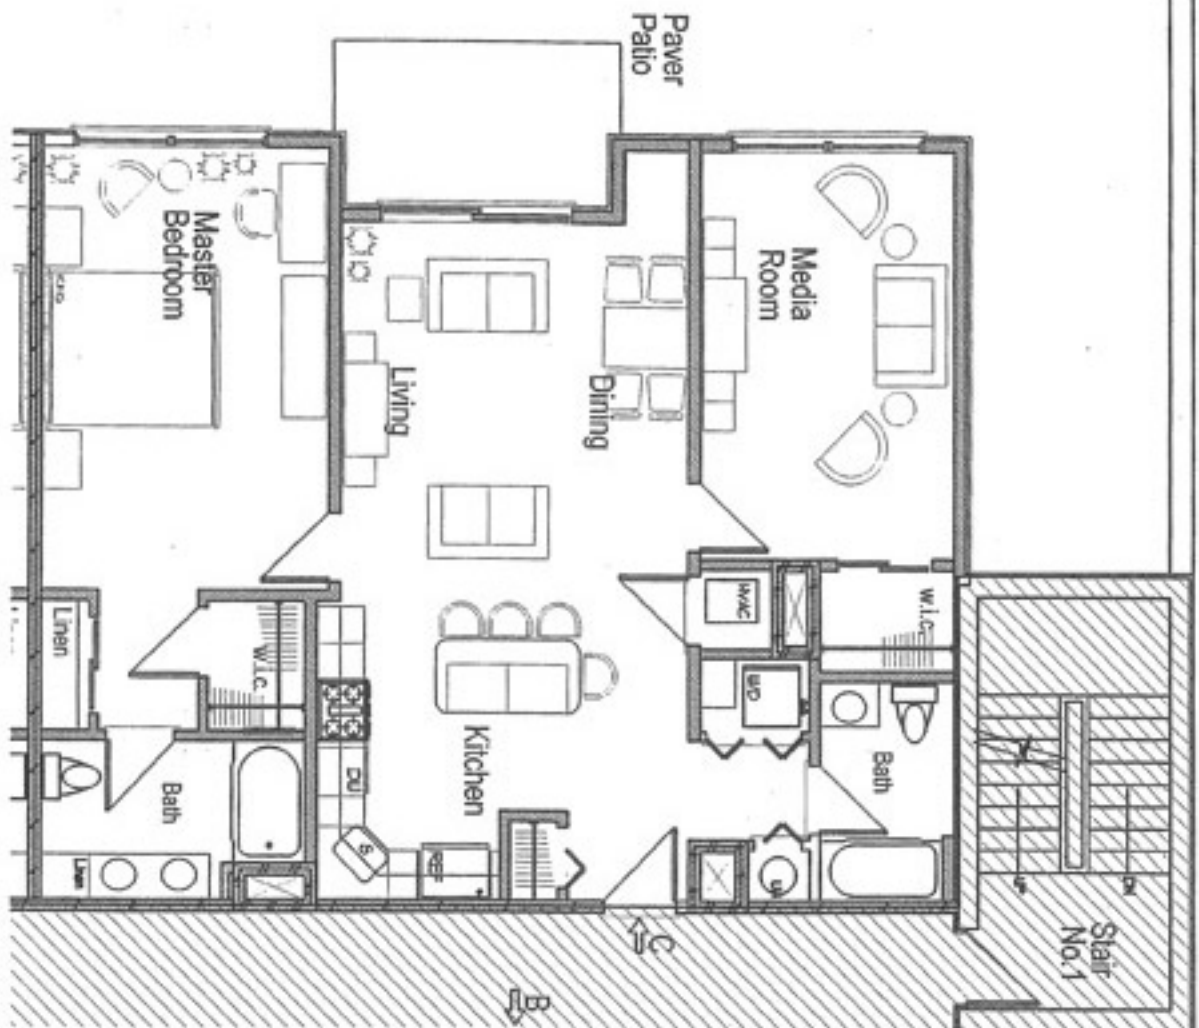

BUILDING KEY

Scale: N.T.S.

MAPLE STREET

////// DENOTES COMMON AREA

SCALE: 1/8" = 1'-0"

25 MARCH 08

Apartment 1C
1,202 S.F.