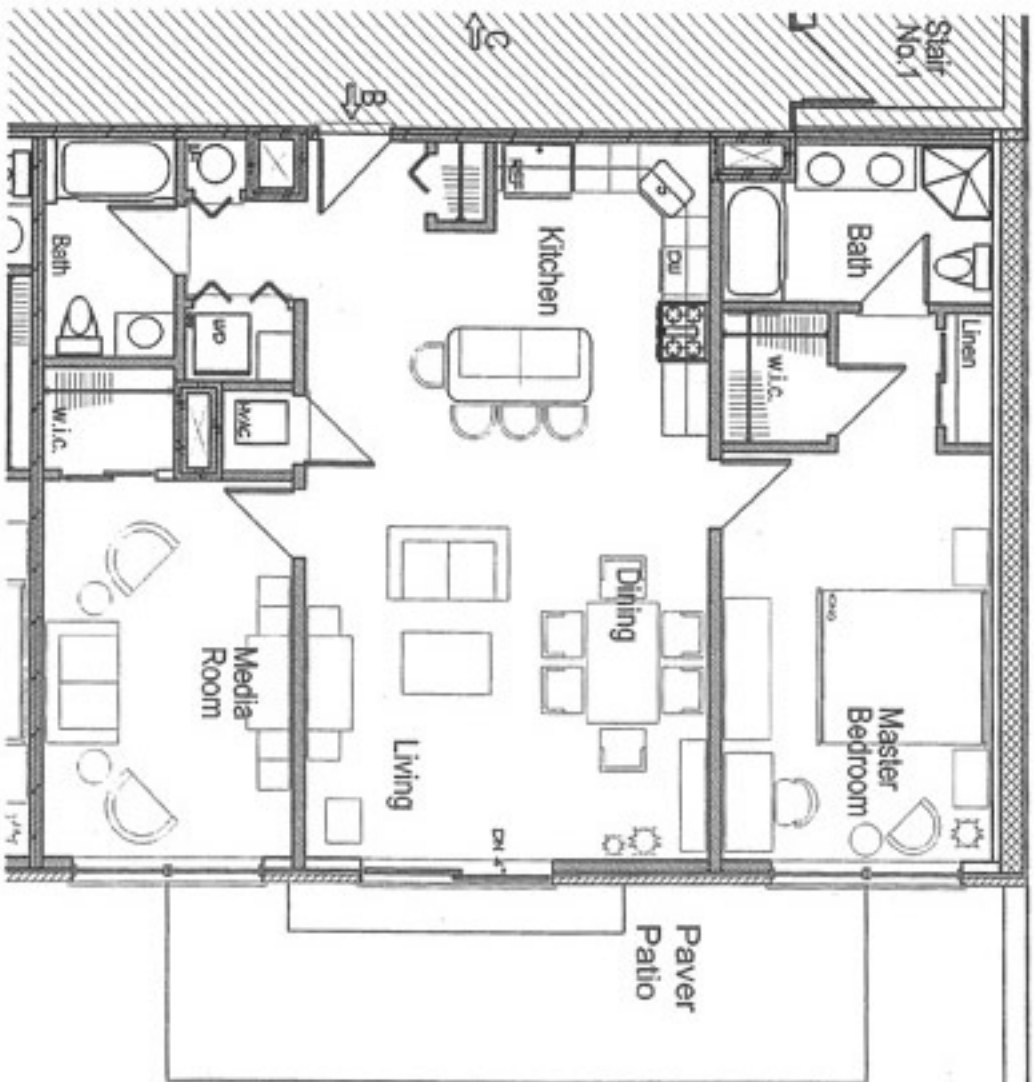

BUILDING KEY

Scale: N.T.S.

DENOTES COMMON AREA

SCALE: 1/8" = 1'-0"

25 MARCH 08

MAPLE STREET

Apartment 1B
1,276 S.F.