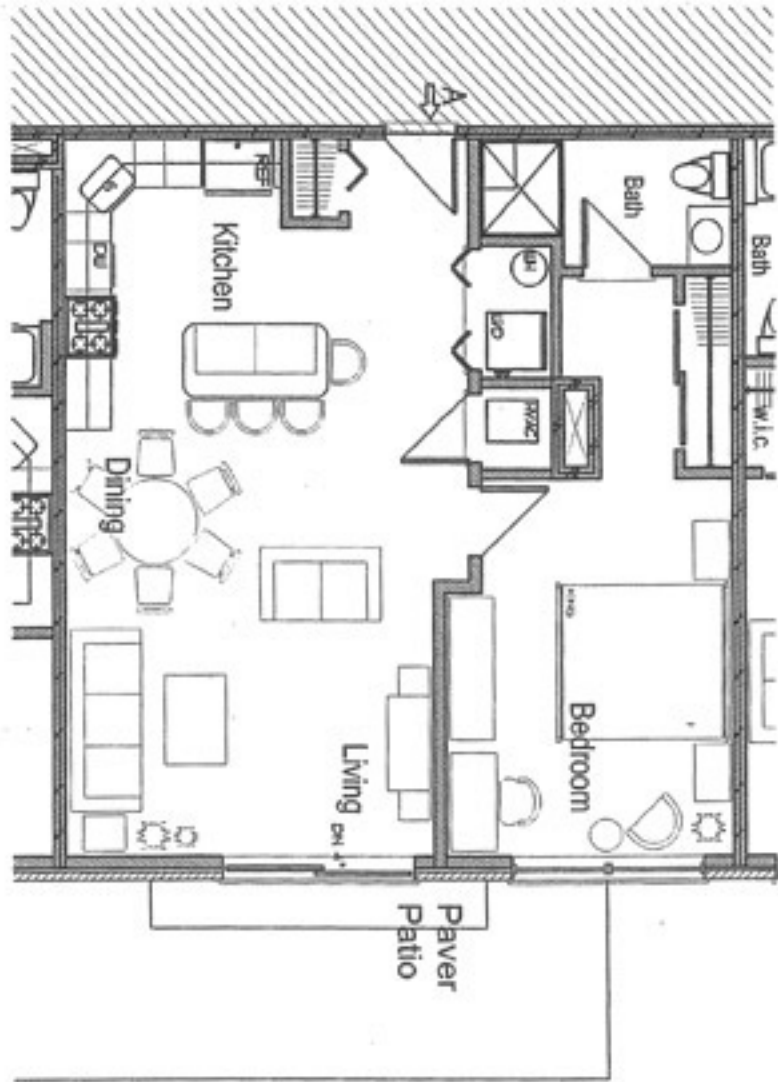

BUILDING KEY
Scale: N.T.S.

MAPLE STREET

DENOTES COMMON AREA 

SCALE: 1/8" = 1'-0"

Apartment 1A
874 S.F.

25 MARCH 08